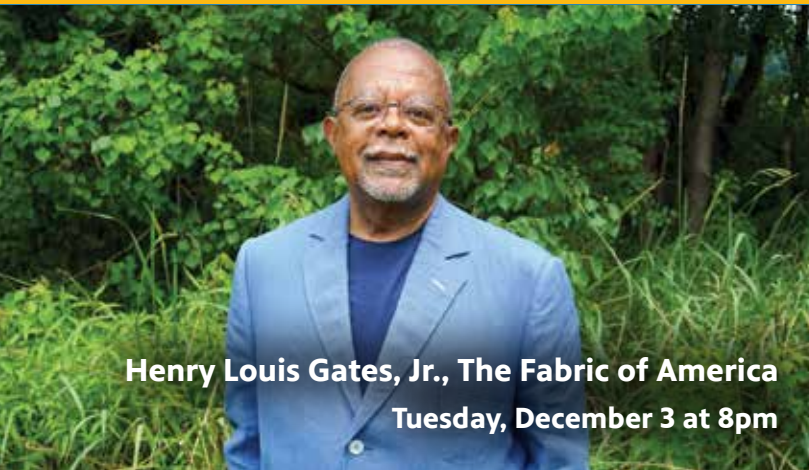

**All Creatures Great and Small: Tricky & Friends**  
Sunday, December 1 at 8:30pm  
Thursday, December 6 at 3:30pm

**WNIT MEMBERSHIP CAMPAIGN**  
November 29 - December 8

**Henry Louis Gates, Jr., The Fabric of America**  
Tuesday, December 3 at 8pm